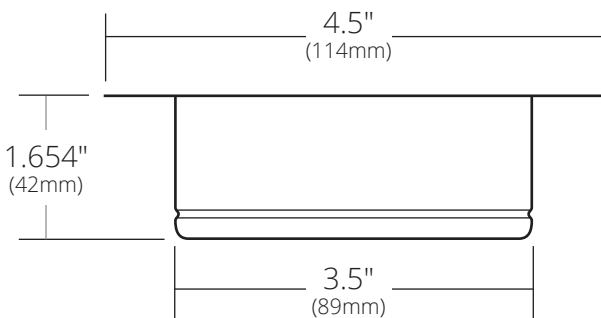

SPECIFICATIONS

3.5" BASKET STRAINER WITH DISPOSER TRIM

Kitchen / Bar & Prep

- DR340-BN Brushed Nickel
- DR340-CH Chrome
- DR340-MB Matte Black
- DR340-ORB Oil Rubbed Bronze
- DR340-PSC Polished Solid Copper
- DR340-PN Polished Nickel
- DR340-SC Solid Copper
- DR340-WC Weathered Copper
- DR340-BG Brushed Gold

PRODUCT DETAILS

- Fits 3.5" (89mm) drain opening
- Features center post with double o-ring construction for tight seal and durability
- Fits most ISE type disposer units with 3.375" (86mm) I.D.

COORDINATING PRODUCTS

- Kitchen or Bar & Prep basin with 3.5" (89mm) drain opening
- Matching Basket Strainer: DR320