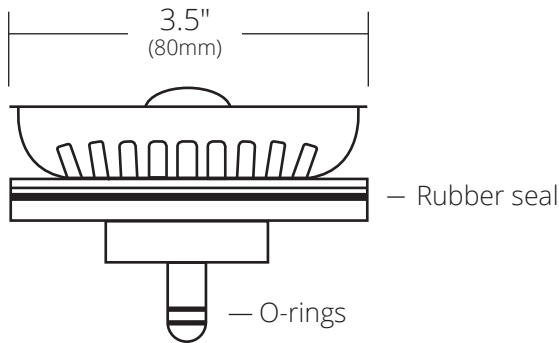

SPECIFICATIONS

3.5" BASKET STRAINER WITH DISPOSER TRIM

Kitchen / Bar & Prep

- DR340-BN Brushed Nickel
- DR340-CH Chrome
- DR340-MB Matte Black
- DR340-ORB Oil Rubbed Bronze
- DR340-PSC Polished Solid Copper
- DR340-PN Polished Nickel
- DR340-SC Solid Copper
- DR340-WC Weathered Copper
- DR340-BG Brushed Gold

PRODUCT DETAILS

- Fits 3.5" (89mm) drain opening
- Features center post with double o-ring construction for tight seal and durability
- Fits most ISE type disposer units with 3.375" (86mm) I.D.

COORDINATING PRODUCTS

- Kitchen or Bar & Prep basin with 3.5" (89mm) drain opening
- Matching Basket Strainer: DR320